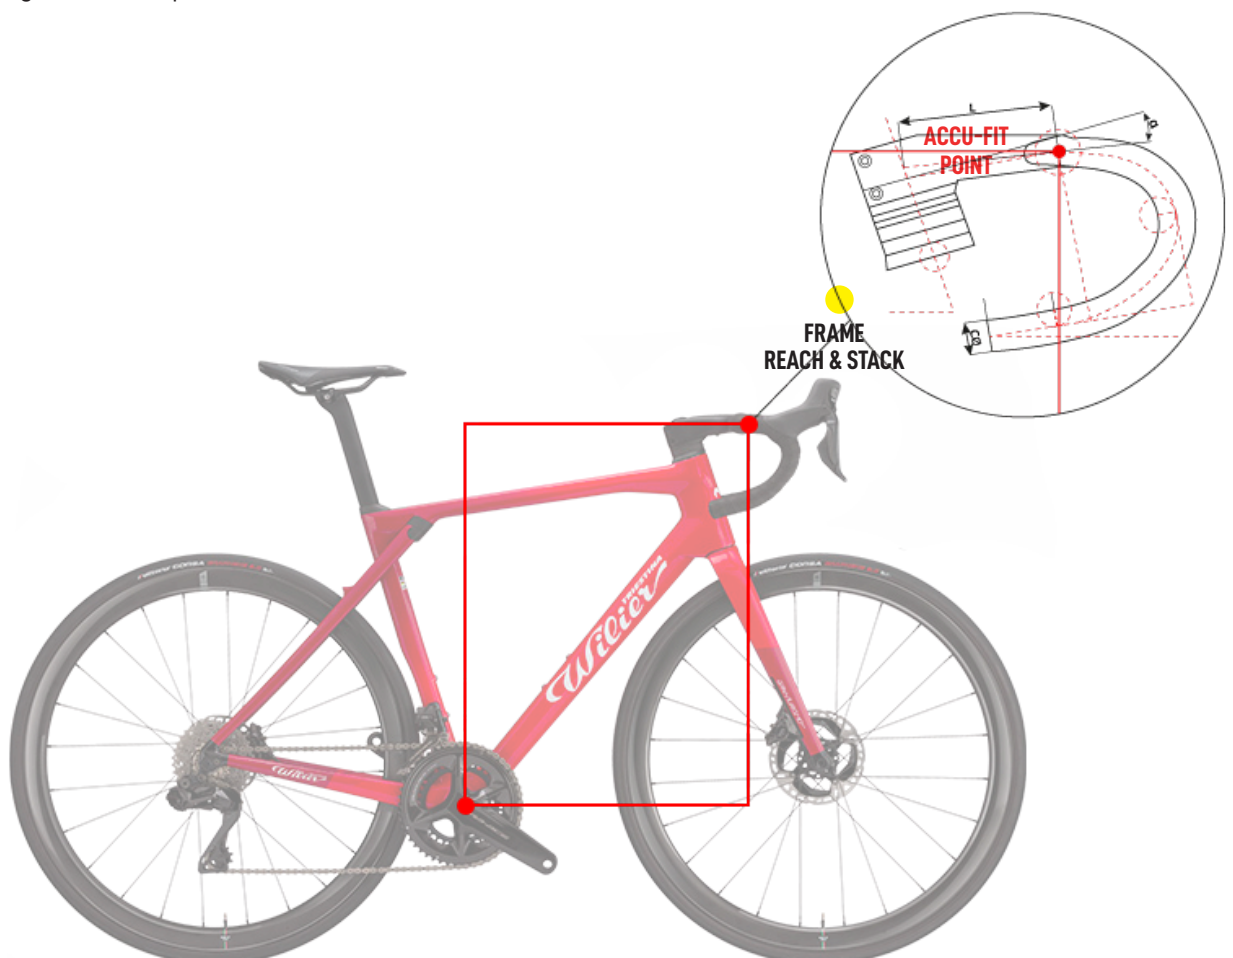

# ACCUFIT

Correct positioning in the saddle is one of the most important issues for cyclists, especially for competitors and long-distance cyclists. While with steel bikes, it was relatively easy to measure the length of the tubes, as the years passed, and with the introduction of sloping top tubes, defining measurements has become increasingly complex.

So, in addition to the classic values of height, length and angles, we now consider reach & stack data, and horizontal and vertical distance values between the centre of the bottom bracket and the centre of the upper part of the head tube.

But modern bicycles like GRANTURISMO SLR, WILIER 0 SLR, FILANTE SLR have made measurement even more complex, since they are complete and complex systems based on the combination of the frame, handlebar spacers and monocoque handlebars. When buying a bike, it is essential to know the size of every bike element based on your body size and shape.

This coordinate, called **ACCU-FIT**, determines the distance between the centre of the bottom bracket and the centre of the handlebar. It is clear that for every model there are as many coordinates as there are frame sizes multiplied by the number of handlebar sizes and the configuration of spacers.