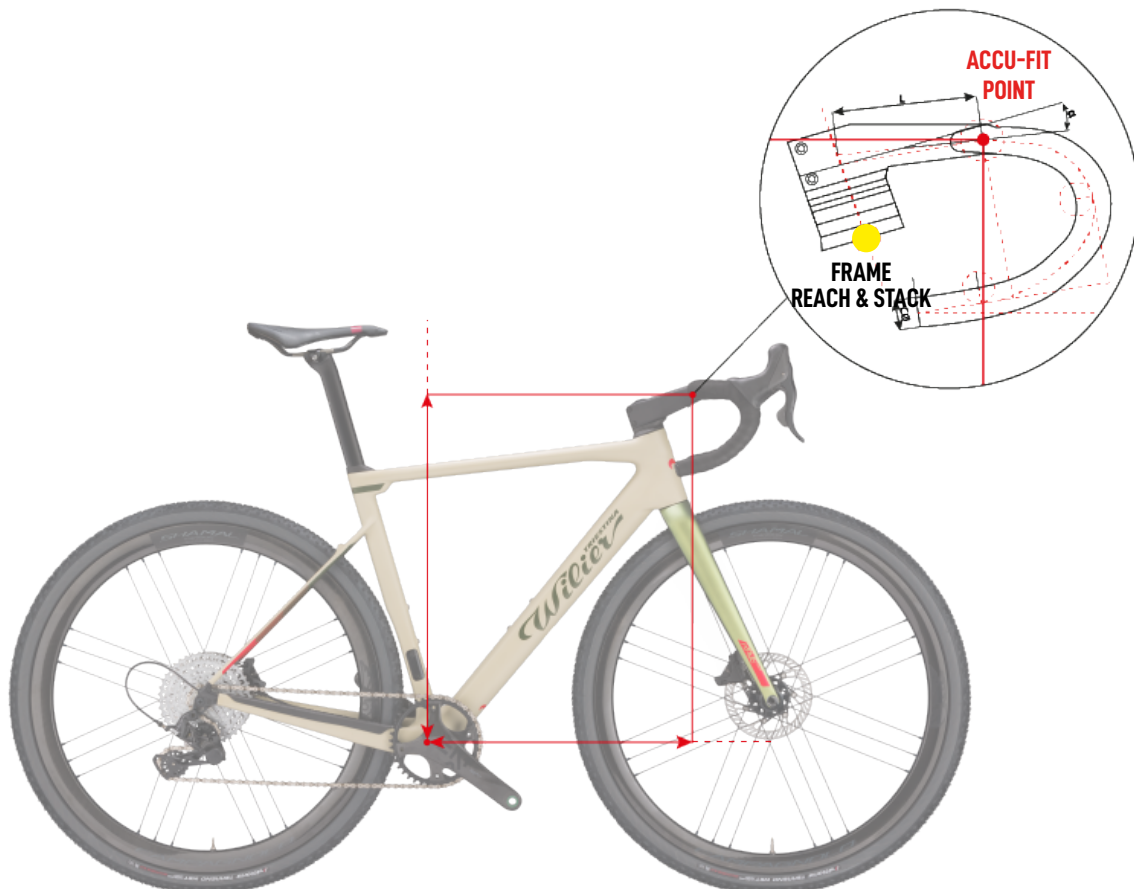

RAVIE SLR

ACCUFIT
REV.01

ACCUFIT

Correct positioning in the saddle is one of the most important issues for cyclists, especially for competitors and long-distance cyclists. While with steel bikes, it was relatively easy to measure the length of the tubes, as the years passed, and with the introduction of sloping top tubes, defining measurements has become increasingly complex. So, in addition to the classic values of height, length and angles, we now consider reach & stack data, and horizontal and vertical distance values between the centre of the bottom bracket and the centre of the upper part of the head tube.

But top-of-the-range bicycles with integrated handlebar have made measurement even more complex, since they are complete and complex systems based on the combination of the frame, handlebar spacers and monocoque handlebars. When buying a bike, it is essential to know the size of every bike element based on your body size and shape. As manufacturers of frames and monocoque handlebars, we have added a new value to the measurement of the frame which combines the length of the head tube and the dimensions of the monocoque handlebar.

This coordinate, called ACCU-FIT, determines the distance between the centre of the bottom bracket and the centre of the handlebar. It is clear that for every model there are as many coordinates as there are frame sizes multiplied by the number of handlebar sizes and the configuration of spacers.