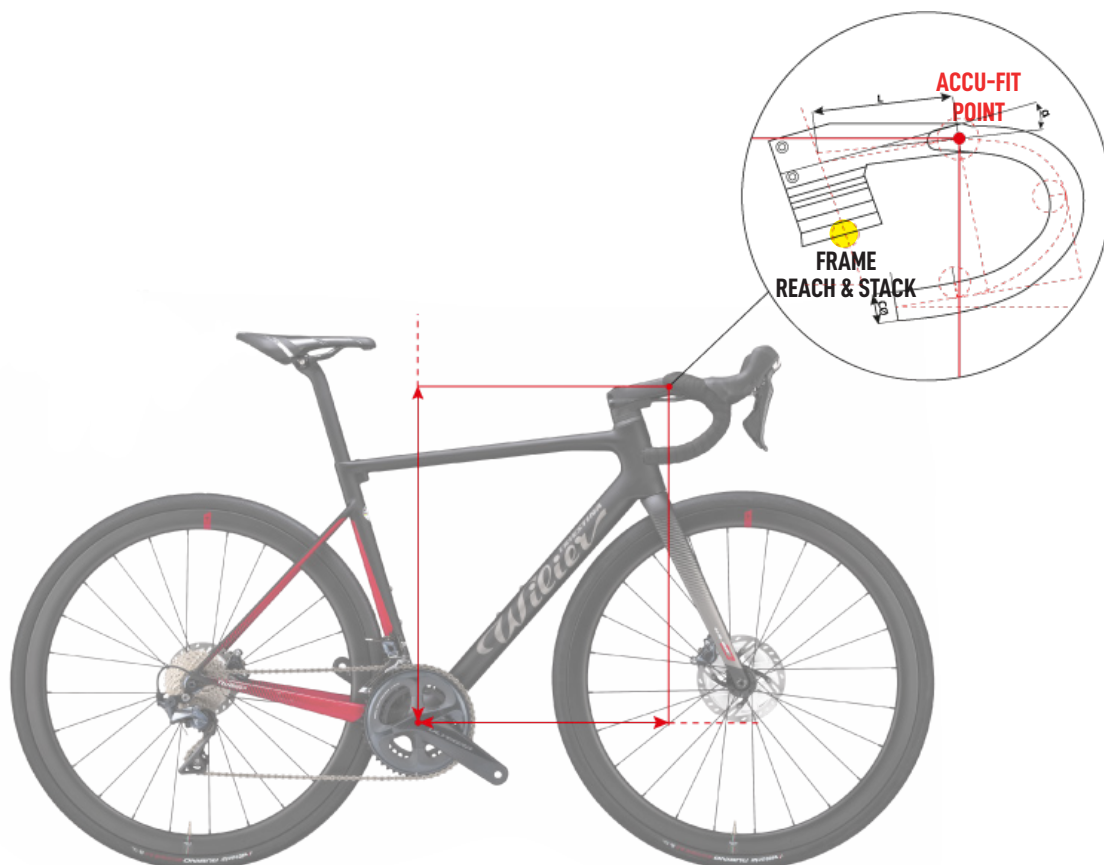

Wilier TRIESTINA 

ACCUFIT
REV.01

ACCUFIT

Correct positioning in the saddle is one of the most important issues for cyclists, especially for competitors and long-distance cyclists. While with steel bikes, it was relatively easy to measure the length of the tubes, as the years passed, and with the introduction of sloping top tubes, defining measurements has become increasingly complex.

So, in addition to the classic values of height, length and angles, we now consider reach & stack data, and horizontal and vertical distance values between the centre of the bottom bracket and the centre of the upper part of the head tube.

But modern bicycles like WILIER 0 SLR, Cento10SL, Cento10NDR have made measurement even more complex, since they are complete and complex systems based on the combination of the frame, handlebar spacers and monocoque handlebars. When buying a bike, it is essential to know the size of every bike element based on your body size and shape.

This coordinate, called **ACCU-FIT**, determines the distance between the centre of the bottom bracket and the centre of the handlebar. It is clear that for every model there are as many coordinates as there are frame sizes multiplied by the number of handlebar sizes and the configuration of spacers.