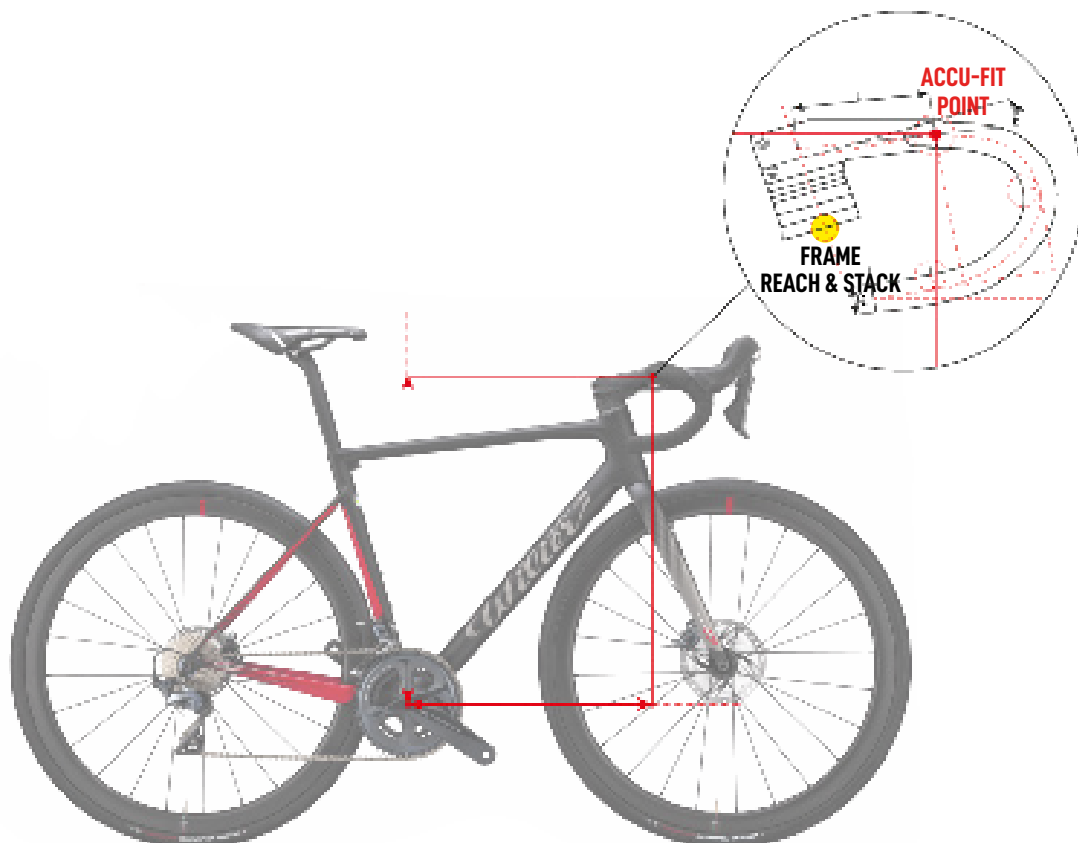

ACCUFIT
REV.01

ACCUFIT

Correct positioning in the saddle is one of the most important issues for cyclists, especially for competitors and long-distance cyclists. While with steel bikes, it was relatively easy to measure the length of the tubes, as the years passed, and with the introduction of sloping top tubes, defining measurements has become increasingly complex.

So, in addition to the classic values of height, length and angles, we now consider reach & stack data, and horizontal and vertical distance values between the centre of the bottom bracket and the centre of the upper part of the head tube.

But modern bicycles like WILIER 0 SL and Cento10NDR have made measurement even more complex, since they are complete and complex systems based on the combination of the frame, handlebar spacers and monocoque handlebars. When buying a bike, it is essential to know the size of every bike element based on your body size and shape.

This coordinate, called **ACCUFIT**, determines the distance between the centre of the bottom bracket and the centre of the handlebar. It is clear that for every model there are as many coordinates as there are frame sizes multiplied by the number of handlebar sizes and the configuration of spacers.